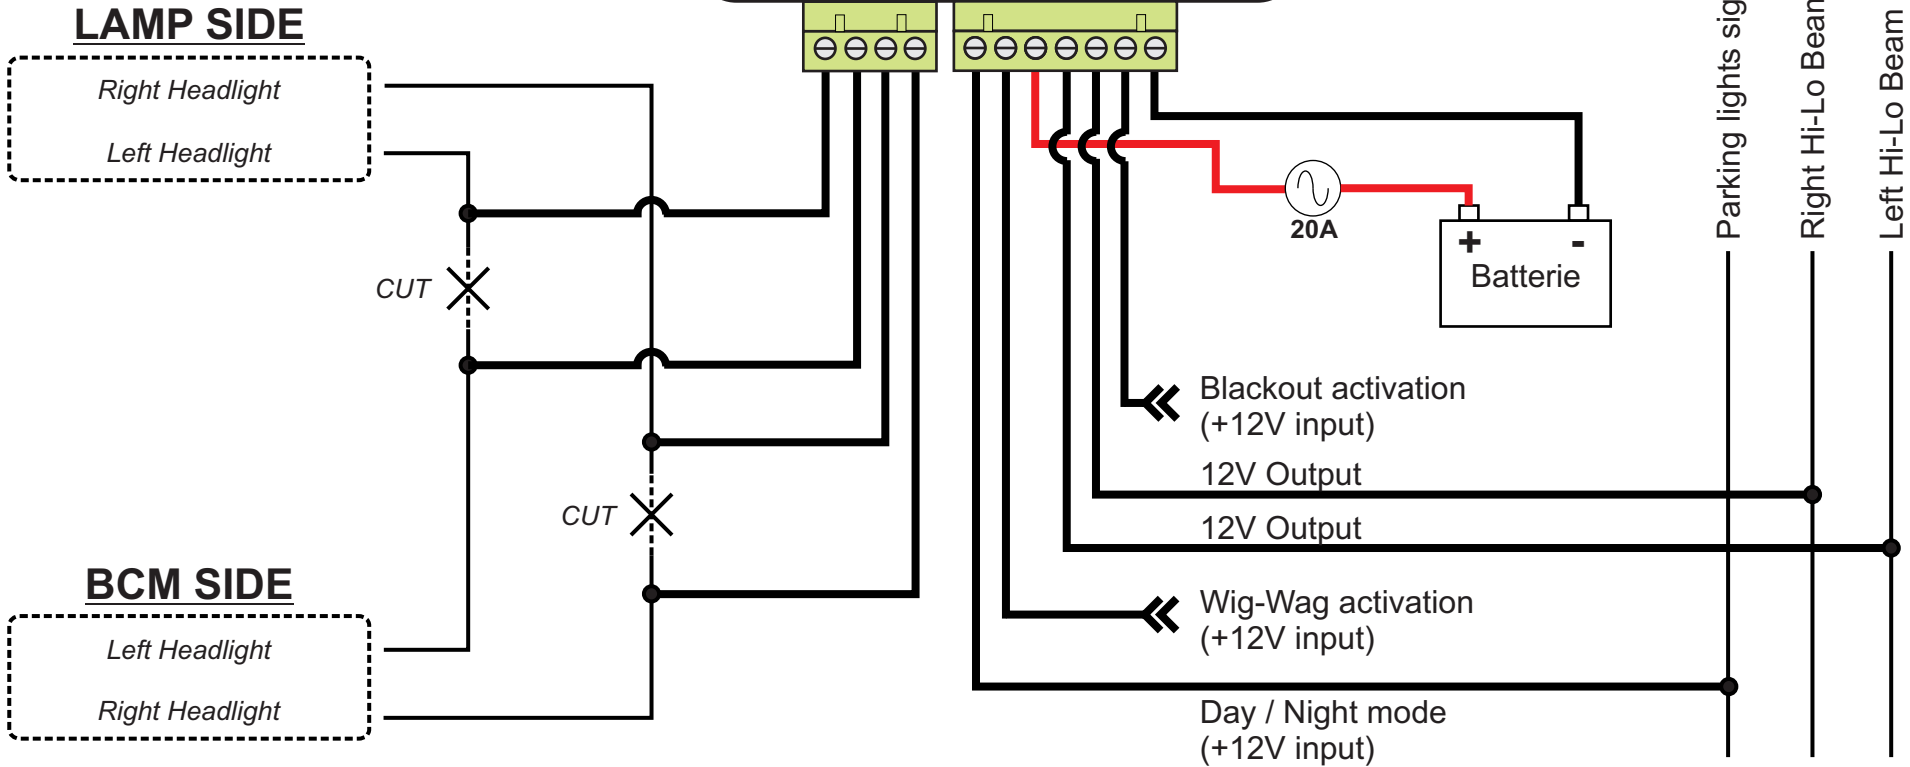

Wig Wag Dimmer™ wiring diagram

headlight flasher module

PROGRAMMING
BUTTON

PROGRAMMING LEDS